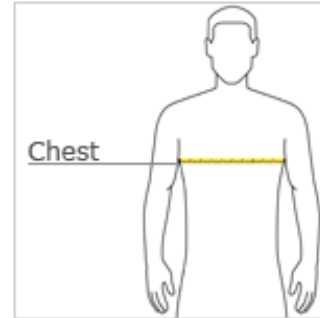

Uniform Information Sheet

Player Jersey – Youth Size Chart

	XS	S	M	L	XL
Size	4	6/8	10/12	14/16	18/20
Chest	25-26	26-28	28-30	30-32	32-35

HOW TO MEASURE

CHEST WIDTH

Measure under the arm and around the fullest part of the chest with arms down, keeping tape horizontal.